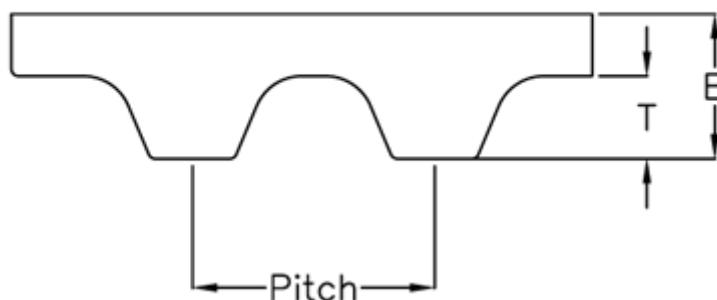

Article number: 602776210621

Description: Gates Timing Belt Synchropower PU 4 T2.5 620

Measures

| | |
|-----------------|-----------------|
| Height B mm | = 1.3 |
| Height T mm | = 0.7 |
| Length | = 620 |
| Number of teeth | = 248 |
| Pitch | = 2.5 |
| Type | = PU 4 T2,5 620 |
| Width | = 4 |